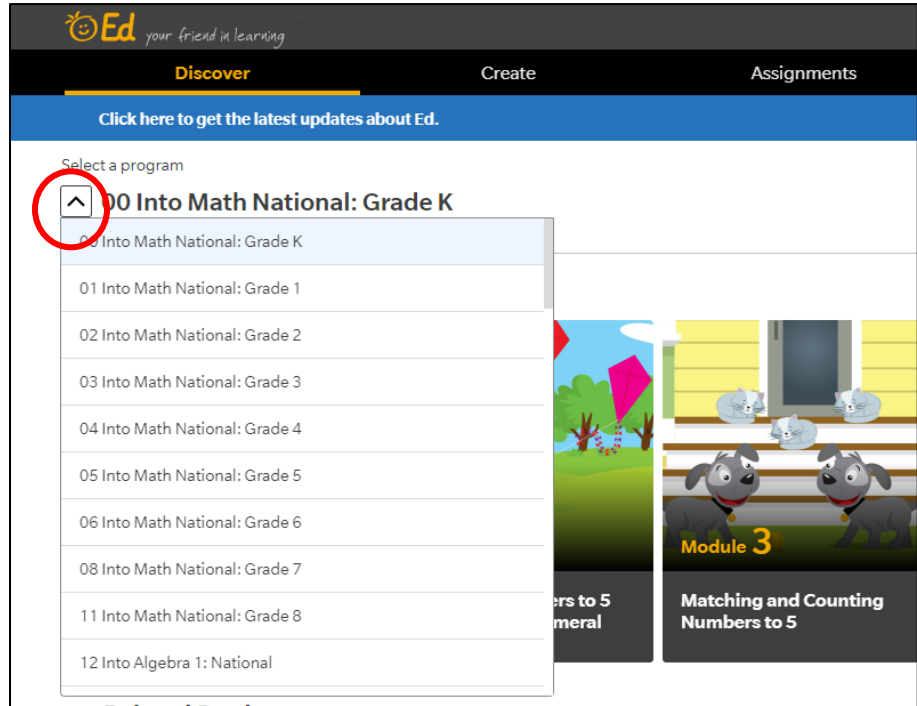

Locate the folder **District Resources (HMH)**

Elementary View

Middle School View

High School View

All administrators should have access to the Ed: Your Friend in Learning Platform to access a majority of the textbook resources for Core Content areas. The other platforms will not load at this time since administrators do not have rosters assigned in Infinite Campus.

Click on Ed: Core Content Icon

Click on the **drop-down arrow** to select the textbook for the appropriate grade level/subject area you wish to view.

Where is the Content?

Check the Platform name and the content area that can be found